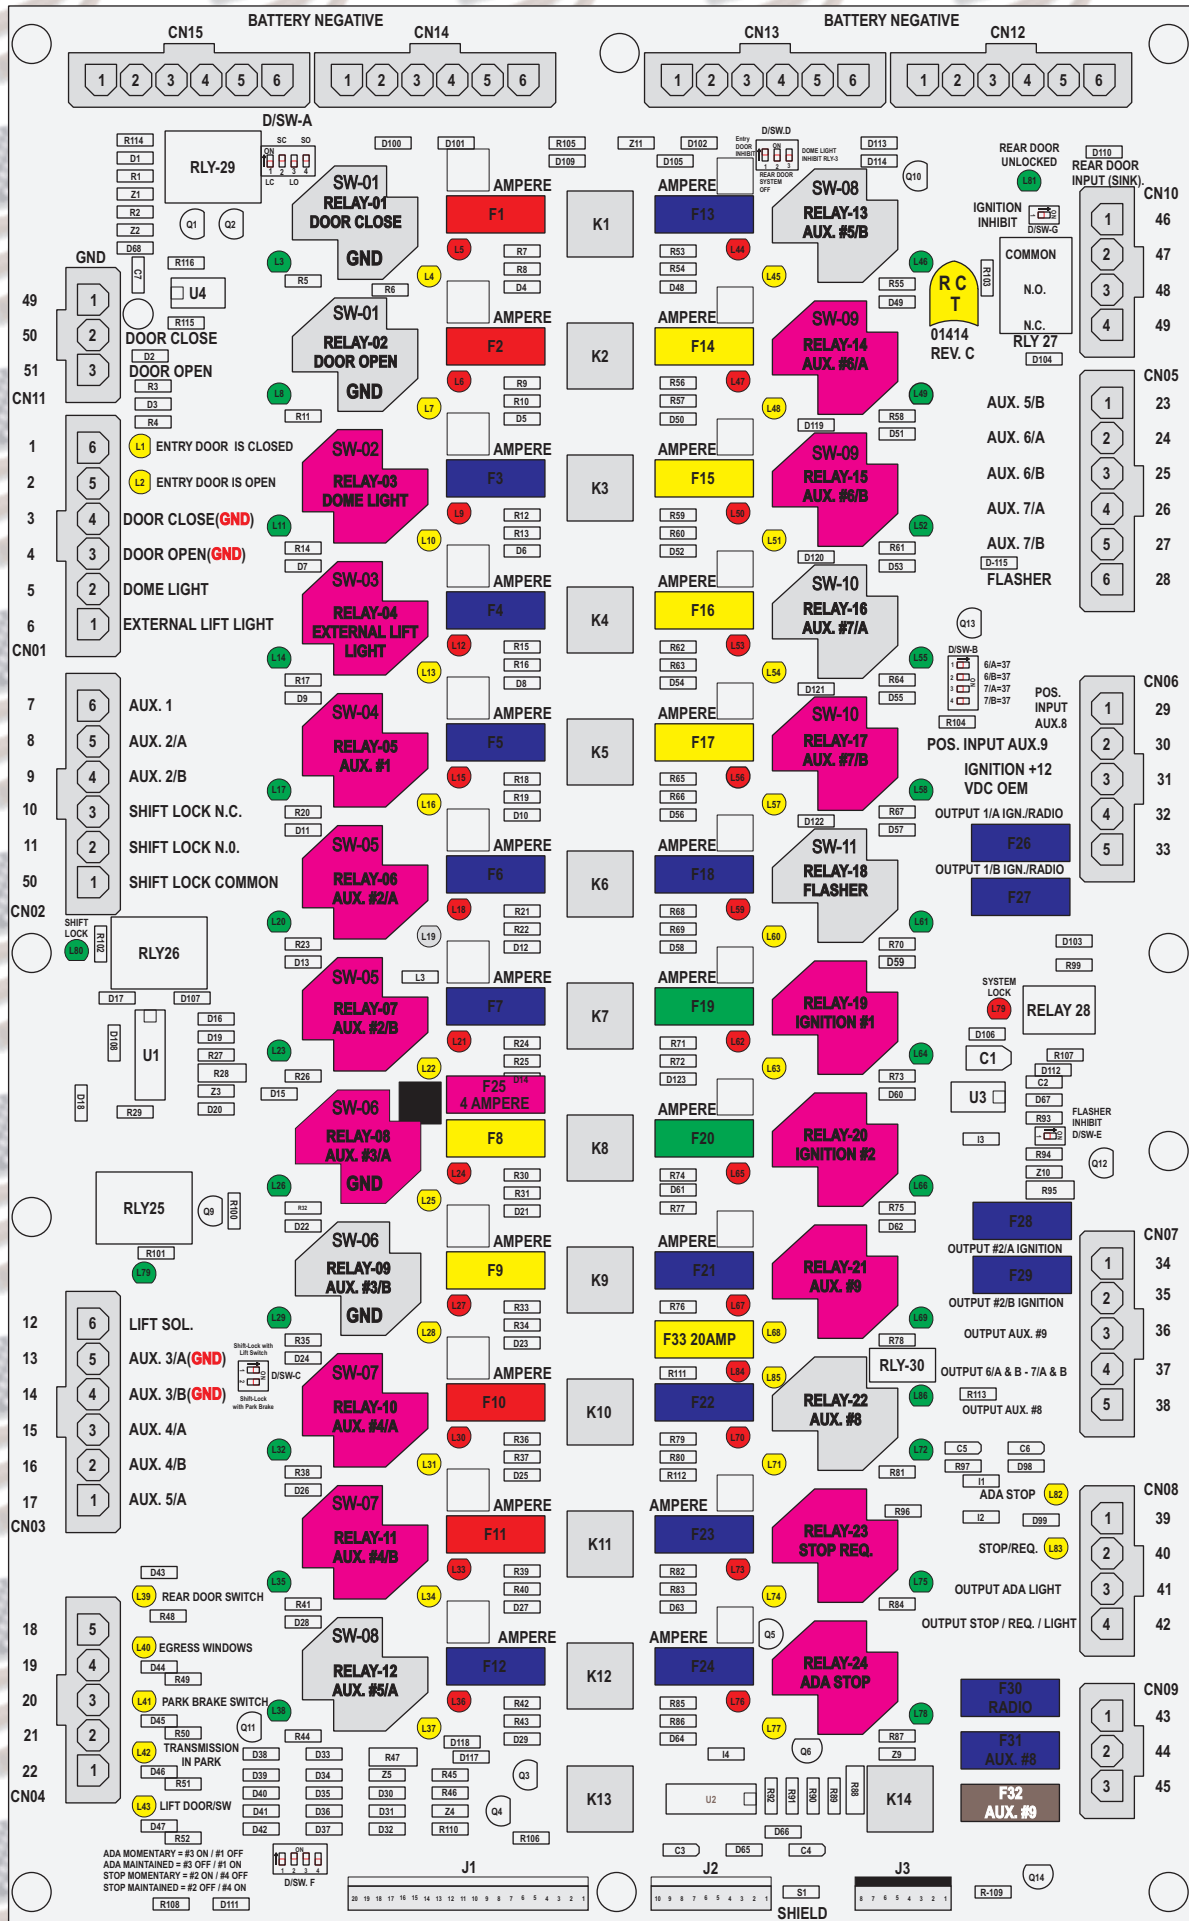

R. C. Tronics Incorporated

RCT-01414-00270

4 AMPERE

10 AMPERE

15 AMPERE

20 AMPERE

25 AMPERE

30 AMPERE

Comes With System