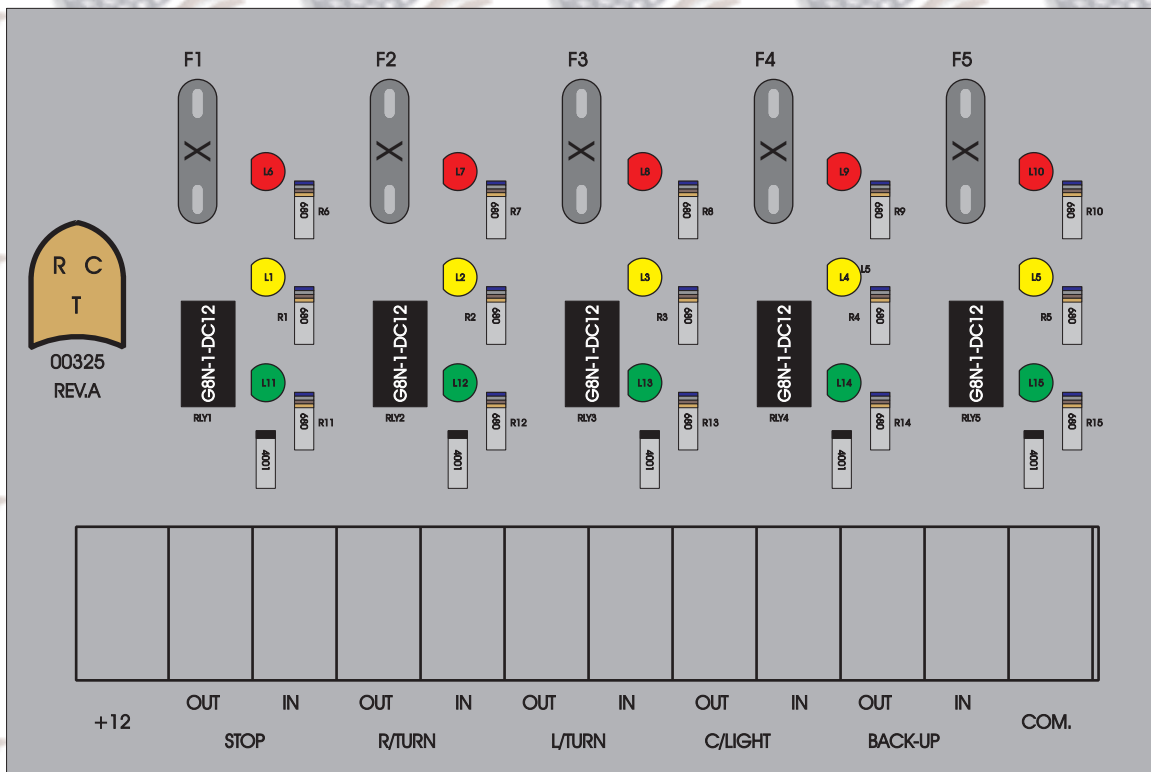

R. C. Tronics Incorporated

Specializing In Electronic Controls

2573 East Kercher Road
Goshen, Indiana 46528
Toll Free 1-866-457-7790

Phone 1-574-642-3857
Fax 1-574-642-3858
<http://www.rctronics.com>

RCT-325 Five Relay with On Output

Five Relay with Relay On LEDs.

Grounding any relay inputs "SW.1" thru "Sw.5" will provide a "RLY On" signal to battery positive.

Size 7.4" x 5.5" x 2.5" Deep.

Weight 1 lb.