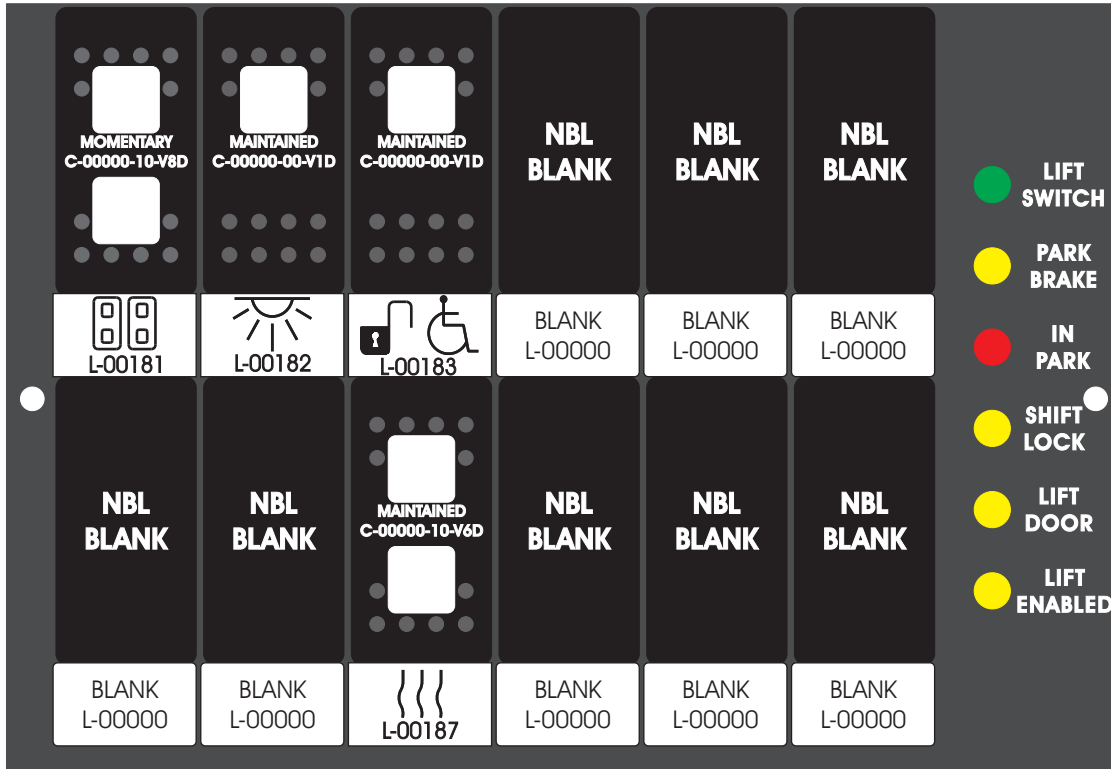

R. C. Tronics Incorporated

2573 East Kercher Road
Goshen, Indiana 46528
Toll Free 1-866-457-7790

Phone 1-574-642-3857
Fax 1-574-642-3858
<http://www.rctronics.com>

RCT-01084-0__06, Relays 4A, 4B, 6A, 6B, 7B.

FAC-01084-00000