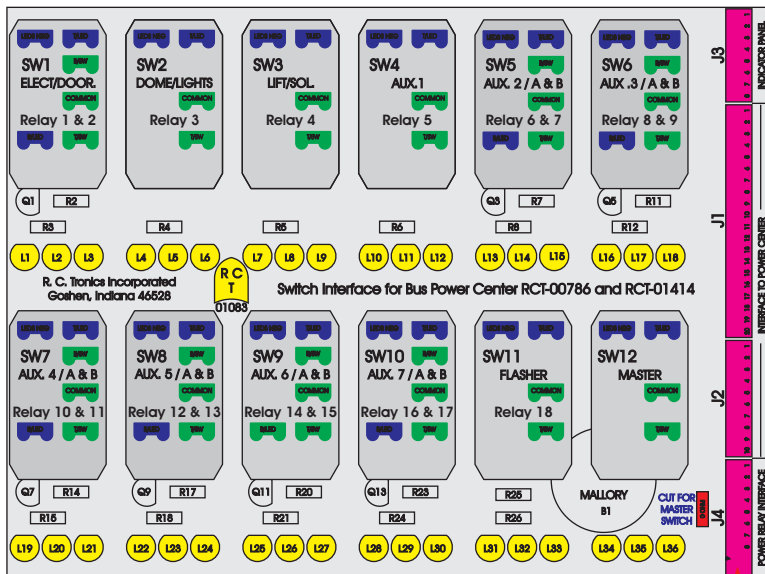

R. C. Tronics Incorporated

2573 East Kercher Road
Goshen, Indiana 46528
Toll Free 1-866-457-7790

Phone 1-574-642-3857
Fax 1-574-642-3858
<http://www.rctronics.com>

RCT-01084-0__06, Relays 4A, 4B, 6A, 6B, 7B.

FAC-01084-00000

Order Separately
DAT-01348-00200

S-01083

Mate-N-Loc operates relays 6A, 6B & 7B with "IGNITION", on RCT-00786 or RCT-01414,
Bus Power Center connects to J4 on RCT-01083, Dash Switch Center.
Blue, Orange and White Operates 4A, 4B, with "IGNITION".