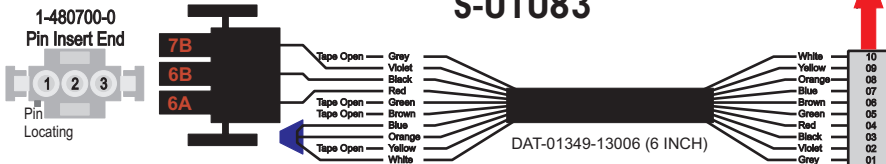

S-01083

Mate-N-Loc operates relays 6A, 6B & 7B with "IGNITION", on RCT-00786 or RCT-01414,
Bus Power Center connects to J4 on RCT-01083, Dash Switch Center.
Blue, Orange and White Operates 4A, 4B, with "IGNITION".