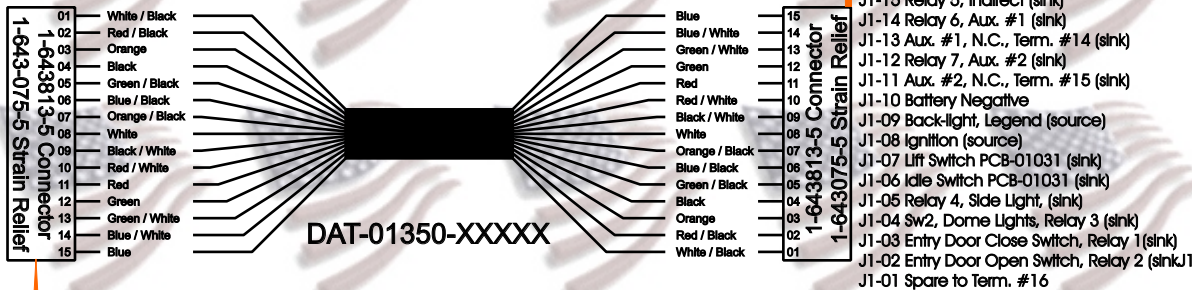

# R. C. Tronics, Incorporated

SPECIALIZING IN ELECTRONIC CONTROLS

Econo Line Series, Bus Power Center, RCT-01030, RCT-01031 and RCT-01437

- J2-01 Sw1 Lift Switch (slnk)
- J2-02 Sw2 Idler Switch (slnk)
- J2-03 Spare (open)
- J1-04 Sw3 Indirect (slnk)
- J1-05 Spare (open)
- J1-06 Battery Negative
- J1-07 Back-light, legend (source)
- J1-08 Ignition (source)

- J1-15 Relay 5, Indirect (slnk)
- J1-14 Relay 6, Aux. #1 (slnk)
- J1-13 Aux. #1, N.C., Term. #14 (slnk)
- J1-12 Relay 7, Aux. #2 (slnk)
- J1-11 Aux. #2, N.C., Term. #15 (slnk)
- J1-10 Battery Negative
- J1-09 Back-light, Legend (source)
- J1-08 Ignition (source)
- J1-07 Lift Switch PCB-01031 (slnk)
- J1-06 Idle Switch PCB-01031 (slnk)
- J1-05 Relay 4, Side Light, (slnk)
- J1-04 Sw2, Dome Lights, Relay 3 (slnk)
- J1-03 Entry Door Close Switch, Relay 1 (slnk)
- J1-02 Entry Door Open Switch, Relay 2 (slnk)
- J1-01 Spare to Term. #16