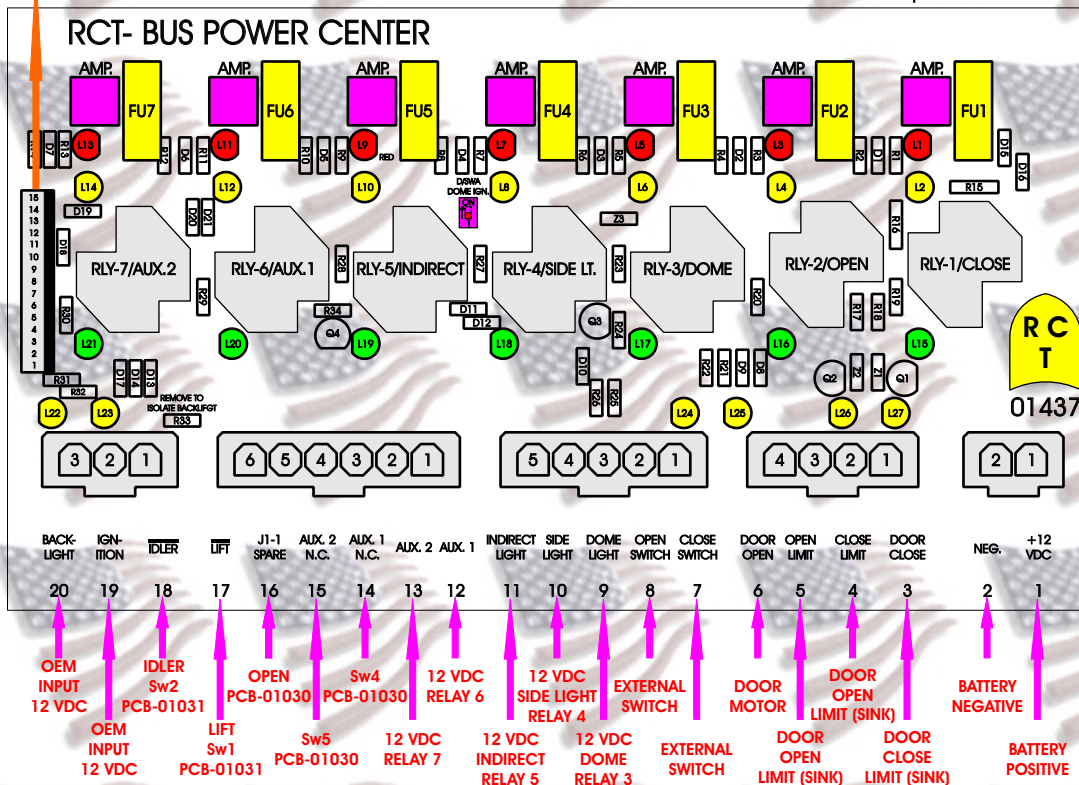

# R. C. Tronics, Incorporated

SPECIALIZING IN ELECTRONIC CONTROLS

Econo Line Series, Bus Power Center, RCT-01030, RCT-01031 and RCT-01437

- J2-01 Sw1 Lift Switch (slnk)
- J2-02 Sw2 Idler Switch (slnk)
- J2-03 Spare (open)
- J1-04 Sw3 Indirect (slnk)
- J1-05 Spare (open)
- J1-06 Battery Negative
- J1-07 Back-light, legend (source)
- J1-08 Ignition (source)

- J1-15 Relay 5, Indirect (slnk)
- J1-14 Relay 6, Aux. #1 (slnk)
- J1-13 Aux. #1, N.C., Term. #14 (slnk)
- J1-12 Relay 7, Aux. #2 (slnk)
- J1-11 Aux. #2, N.C., Term. #15 (slnk)
- J1-10 Battery Negative
- J1-09 Back-light, Legend (source)
- J1-08 Ignition (source)
- J1-07 Lift Switch PCB-01031 (slnk)
- J1-06 Idle Switch PCB-01031 (slnk)
- J1-05 Relay 4, Side Light, (slnk)
- J1-04 Sw2, Dome Lights, Relay 3 (slnk)
- J1-03 Entry Door Close Switch, Relay 1 (slnk)
- J1-02 Entry Door Open Switch, Relay 2 (slnk)
- J1-01 Spare to Term. #16

**R. C. Tronics Can Solve Your Electrical / Electronic Control Needs.**

2573 East Kercher Road Goshen, Indiana 46528 1-574-642-3857 Toll Free 1-866-457-7790

www.rctronics.com