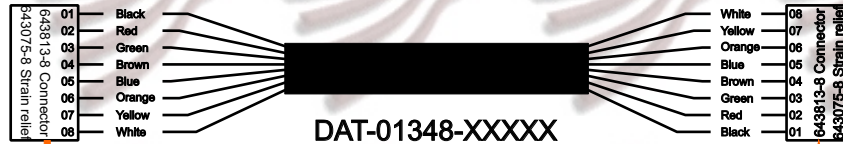

# R. C. Tronics, Incorporated

SPECIALIZING IN ELECTRONIC CONTROLS

Econo Line Series, Bus Power Center, RCT-01030, RCT-01031 and RCT-01437

- J2-01 Sw1 Lift Switch (slnk)
- J2-02 Sw2 Idler Switch (slnk)
- J2-03 Spare (open)
- J1-04 Sw3 Indirect (slnk)
- J1-05 Spare (open)
- J1-06 Battery Negative
- J1-07 Back-light, legend (source)
- J1-08 Ignition (source)

- J1-15 Relay 5, Indirect (slnk)
- J1-14 Relay 6, Aux. #1 (slnk)
- J1-13 Aux. #1, N.C., Term. #14 (slnk)
- J1-12 Relay 7, Aux. #2 (slnk)
- J1-11 Aux. #2, N.C., Term. #15 (slnk)
- J1-10 Battery Negative
- J1-09 Back-light, Legend (source)
- J1-08 Ignition (source)
- J1-07 Lift Switch PCB-01031 (slnk)
- J1-06 Idle Switch PCB-01031 (slnk)
- J1-05 Relay 4, Side Light, (slnk)
- J1-04 Sw2, Dome Lights, Relay 3 (slnk)
- J1-03 Entry Door Close Switch, Relay 1 (slnk)
- J1-02 Entry Door Open Switch, Relay 2 (slnk)
- J1-01 Spare to Term. #16