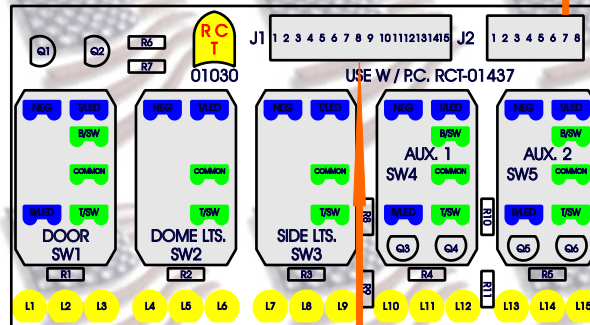

# R. C. Tronics, Incorporated

SPECIALIZING IN ELECTRONIC CONTROLS

Econo Line Series, Bus Power Center, RCT-01030, RCT-01031 and RCT-01437

- J2-01 Sw1 Lift Switch (slnk)
- J2-02 Sw2 Idler Switch (slnk)
- J2-03 Spare (open)
- J1-04 Sw3 Indirect (slnk)
- J1-05 Spare (open)
- J1-06 Battery Negative
- J1-07 Back-light, legend (source)
- J1-08 Ignition (source)

- J1-15 Relay 5, Indirect (slnk)
- J1-14 Relay 6, Aux. #1 (slnk)
- J1-13 Aux. #1, N.C., Term. #14 (slnk)
- J1-12 Relay 7, Aux. #2 (slnk)
- J1-11 Aux. #2, N.C., Term. #15 (slnk)
- J1-10 Battery Negative
- J1-09 Back-light, Legend (source)
- J1-08 Ignition (source)
- J1-07 Lift Switch PCB-01031 (slnk)
- J1-06 Idle Switch PCB-01031 (slnk)
- J1-05 Relay 4, Side Light, (slnk)
- J1-04 Sw2, Dome Lights, Relay 3 (slnk)
- J1-03 Entry Door Close Switch, Relay 1 (slnk)
- J1-02 Entry Door Open Switch, Relay 2 (slnk)
- J1-01 Spare to Term. #16