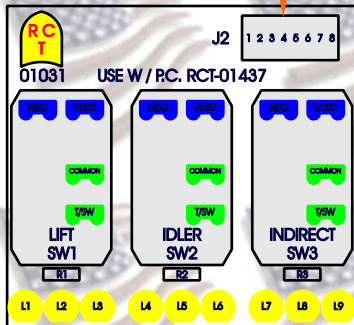

# R. C. Tronics, Incorporated

SPECIALIZING IN ELECTRONIC CONTROLS

Econo Line Series, Bus Power Center, RCT-01030, RCT-01031 and RCT-01437

- J2-01 Sw1 Lift Switch (slnk)
- J2-02 Sw2 Idler Switch (slnk)
- J2-03 Spare (open)
- J1-04 Sw3 Indirect (slnk)
- J1-05 Spare (open)
- J1-06 Battery Negative
- J1-07 Back-light, legend (source)
- J1-08 Ignition (source)

- J1-15 Relay 5, Indirect (slnk)
- J1-14 Relay 6, Aux. #1 (slnk)
- J1-13 Aux. #1, N.C., Term. #14 (slnk)
- J1-12 Relay 7, Aux. #2 (slnk)
- J1-11 Aux. #2, N.C., Term. #15 (slnk)
- J1-10 Battery Negative
- J1-09 Back-light, Legend (source)
- J1-08 Ignition (source)
- J1-07 Lift Switch PCB-01031 (slnk)
- J1-06 Idle Switch PCB-01031 (slnk)
- J1-05 Relay 4, Side Light, (slnk)
- J1-04 Sw2, Dome Lights, Relay 3 (slnk)
- J1-03 Entry Door Close Switch, Relay 1 (slnk)
- J1-02 Entry Door Open Switch, Relay 2 (slnk)
- J1-01 Spare to Term. #16

**R. C. Tronics Can Solve Your Electrical / Electronic Control Needs.**

2573 East Kercher Road Goshen, Indiana 46528 1-574-642-3857 Toll Free 1-866-457-7790

www.rctronics.com