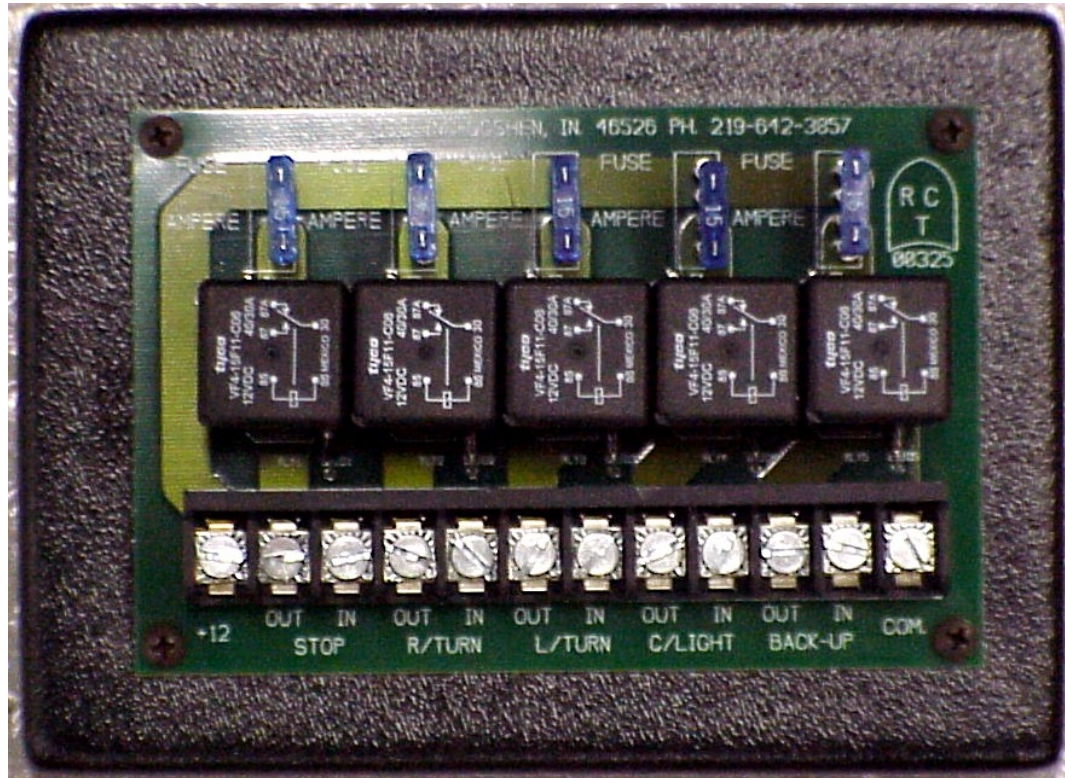

# *R. C. Tronics Incorporated*

16573 County Road 38  
Goshen, Indiana 46528  
Toll Free 1-800-642-8171

Phone 1-574-642-3857  
Fax 1-574-642-3858  
<http://www.rctronics.com>

## **RCT-325 Five Relay with On Output**

**Five Relay with Relay On LEDs.**

**Grounding any relay inputs "SW.1" thru "Sw.5" will provide a "RLY On" signal to battery positive.**

**Size 7.4" x 5.5" x 2.5" Deep.**