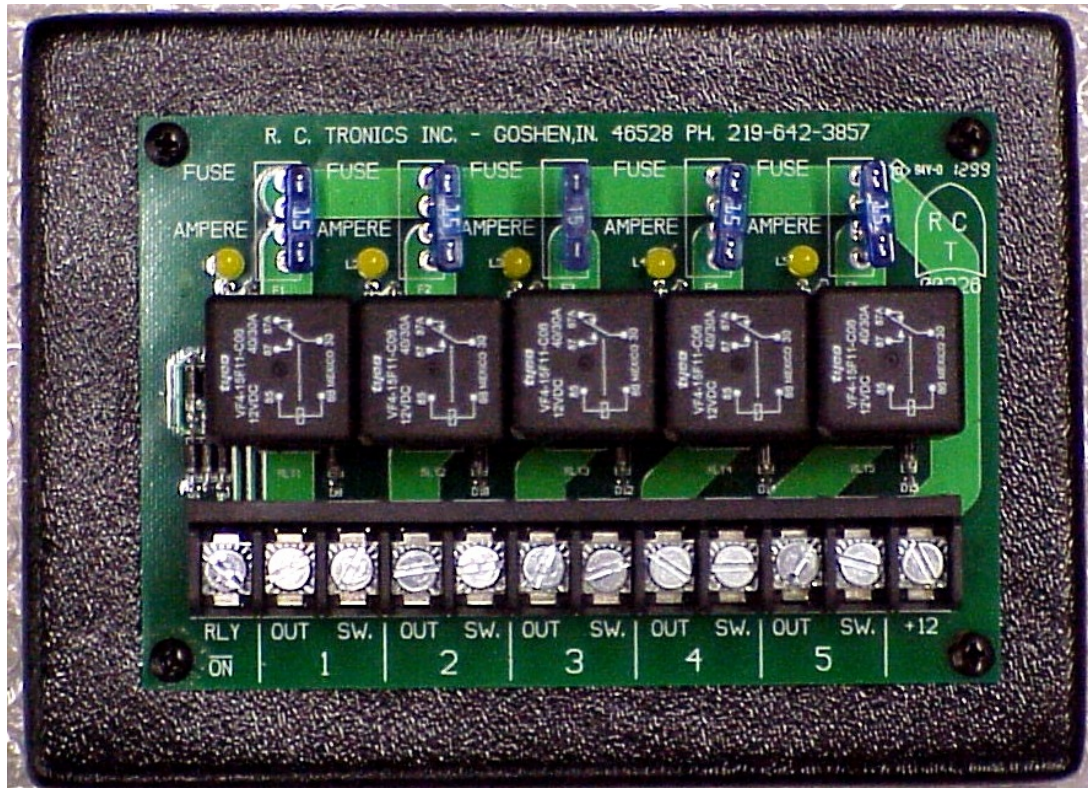

# *R. C. Tronics Incorporated*

16573 County Road 38  
Goshen, Indiana 46528  
Toll Free 1-800-642-8171

Phone 1-574-642-3857  
Fax 1-574-642-3858  
<http://www.rctronics.com>

## **RCT-326 Five Relay with On Output**

**Five Relay with Relay On LEDs.**

**Grounding any relay inputs "SW.1" thru "Sw.5" will provide a "RLY On" signal to battery negative.**

**Size 7.4" x 5.5" x 2.5" Deep.**