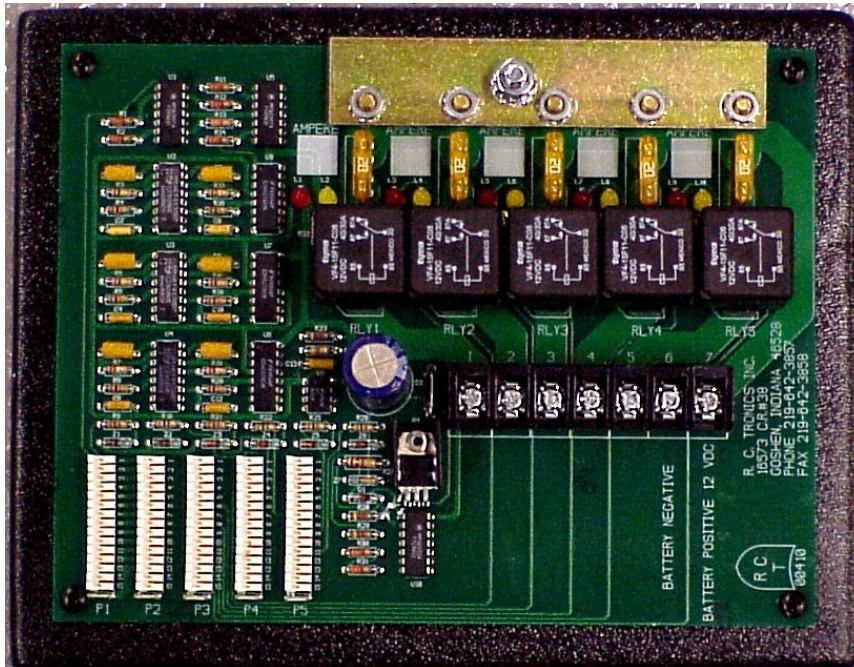

R. C. Tronics Incorporated

16573 County Road 38
Goshen, Indiana 46528
Toll Free 1-800-642-8171

Phone 1-574-642-3857
Fax 1-574-642-3858
<http://www.rctronics.com>

RCT-410 Power Center, Momentary Switching

Switch up to five 12 VDC @ 30 Ampere loads from multiple locations.

Ideal for Transit Bus, Limo's Fire and Ambulance Vehicles.

**RCT-434, Two Switch/RCT-431, Three Switch/RCT-428 Four Switch
RCT-425, Five Switch & RCT-422, Six Switch (Shown)**

Power Center Size 9.5" x 7.5" x 2.5' Deep / Switch Size 6" x 3" x .8 Deep

Weight 1.5 lbs.