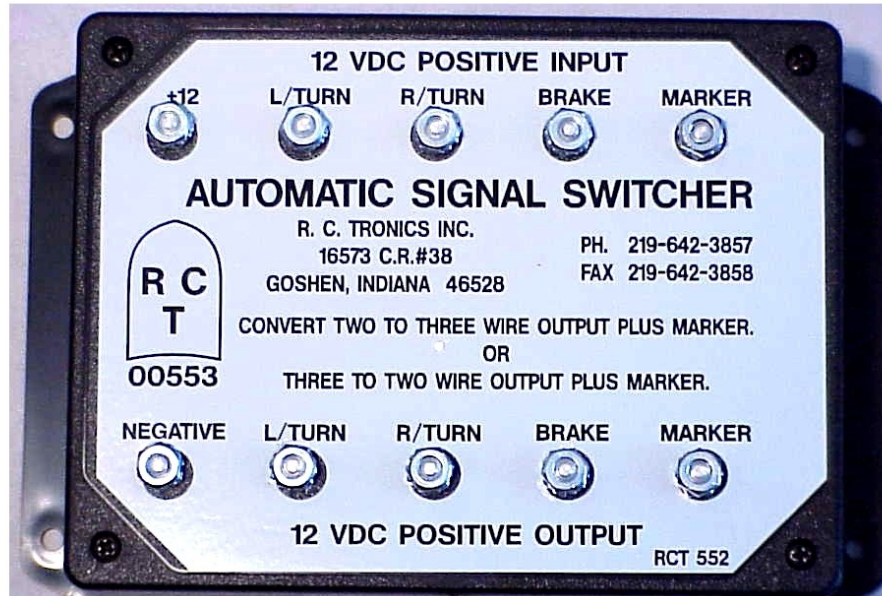

R. C. Tronics Incorporated

**16573 County Road 38
Goshen, Indiana 46528
Toll Free 1-800-642-8171**

**Phone 1-574-642-3857
Fax 1-574-642-3858
<http://www.rctronics.com>**

RCT-553 Automatic Signal Switcher

Amplifies - Left Turn / Right Turn / Brake / Marker

All Inputs 12 / 24 VDC @ 5 ma.

All outputs 12 / 24 VDC @ 15 Ampere.

Convert two-wire input to three wire output, plus marker.

Convert three-wire input to two wire output, plus marker.

+12 VDC - Size wire AWG to Total Load Requirements.

Negative - #20 AWG. to Battery Negative.

Size; 2.4" Deep x 4.6" High x 7.3" Long, Weight 20 oz.