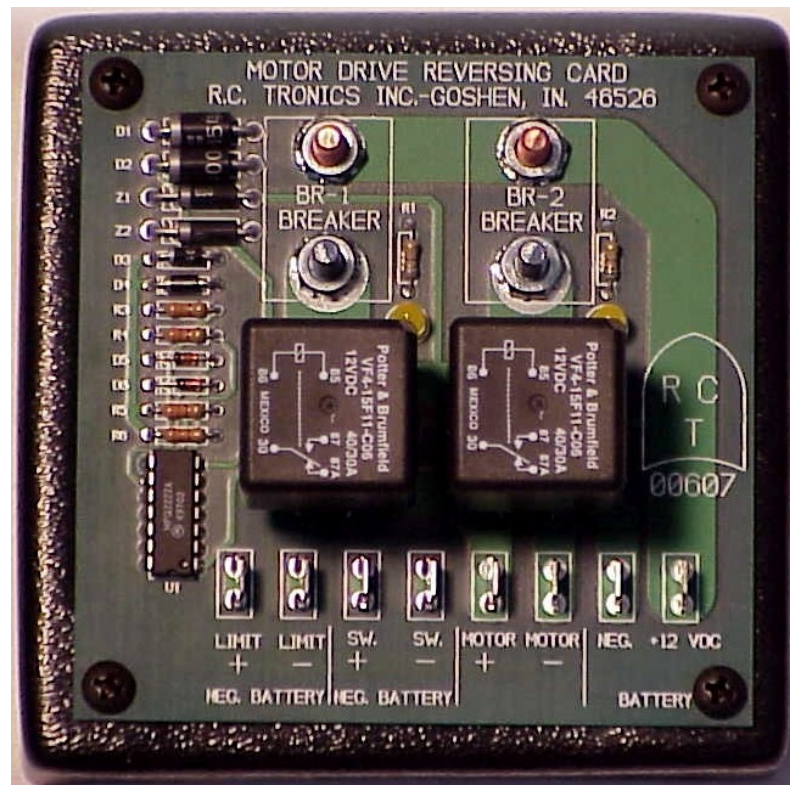

R. C. Tronics Incorporated

16573 County Road 38
Goshen, Indiana 46528
Toll Free 1-800-642-8171

Phone 1-574-642-3857
Fax 1-574-642-3858
<http://www.rctronics.com>

RCT-607 Motor Reversing

Momentary Switch Closure

Maxium Current 30 Ampere at 12 Volts D. C.

Switch + / - Sink Current .14 Ampere

Limit + / - Sink Current .01 Ampere

OPERATE ANY TWO WIRE D.C. MOTOR