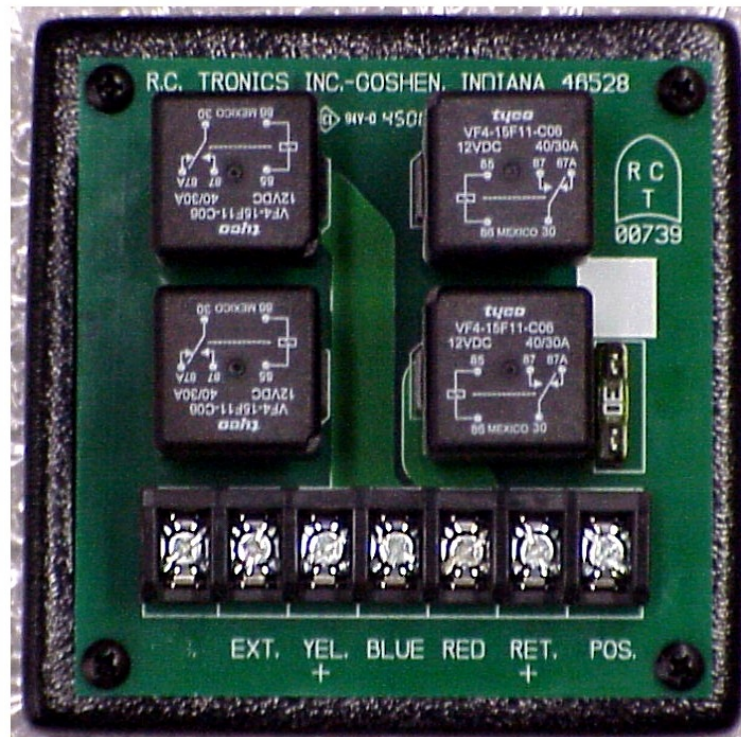

R. C. Tronics Incorporated

16573 County Road 38
Goshen, Indiana 46528
Toll Free 1-800-642-8171

Phone 1-574-642-3857
Fax 1-574-642-3858
<http://www.rctronics.com>

RCT-739 Three Wire Motor Reversing

**Operates Warner Electric Motor with Internal Limits.
DF12-10-W51-04LN001-2401**

Motor Outputs 12 VDC @ 30 Ampere.

12 VDC Command Inputs @ .24 Ampere.

Size 4.5" Square X 2.5" Deep.

Weight 10 oz.