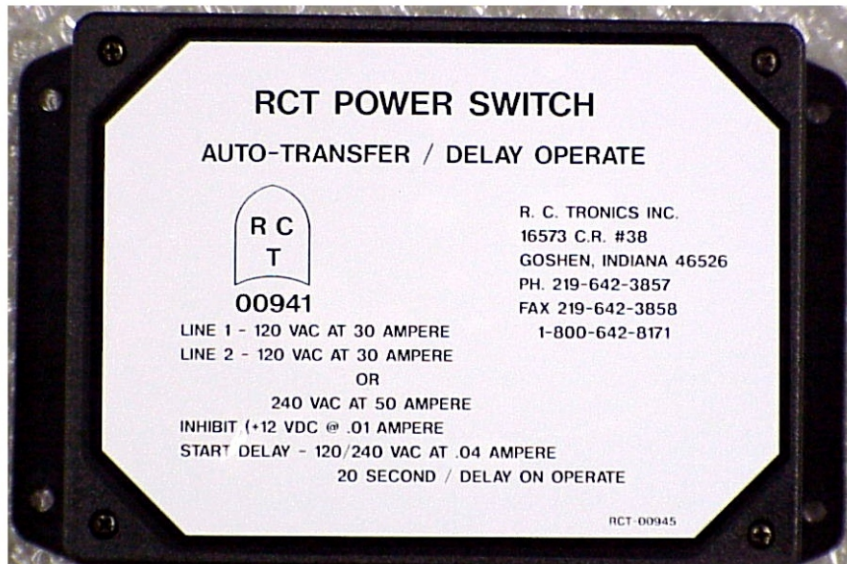

R. C. Tronics Incorporated

**16573 County Road 38
Goshen, Indiana 46528
Toll Free 1-800-642-8171**

**Phone 1-574-642-3857
Fax 1-574-642-3858
<http://www.rctronics.com>**

RCT-941 Power Switch

Generator or Shoreline Power Transfer Switch.

Twenty Second Delay on Operate to Load.

120 / 240 VAC at 30 Ampere. (Maximum Load)

Sensed Voltage 120 / 240 VAC.

Inhibit Input 12 VDC. (Used for Auto Eject)

7.3" Wide x 4.7" High x 2.4" Deep

Weight 22 OZ.